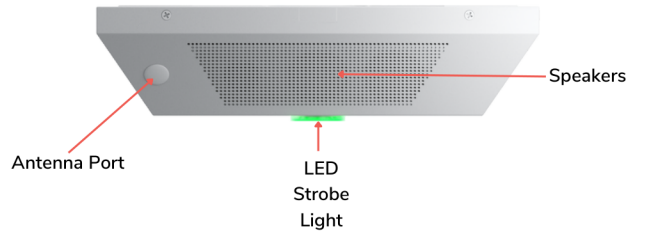

ODBS (Sensors)