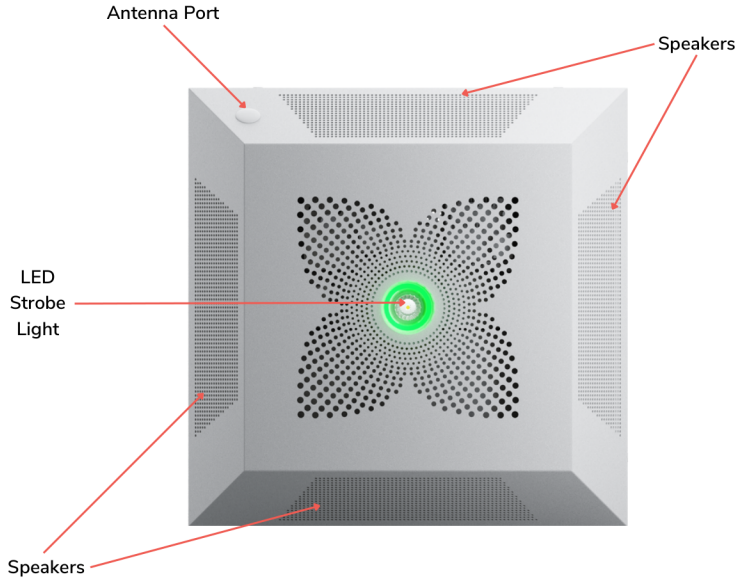

IP SPEAKER
External Components

ODB (Base IP Speaker)