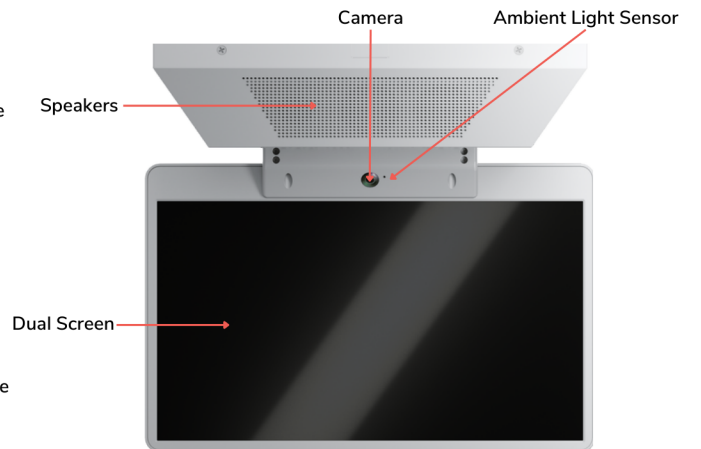

ODB

Our ODB model is an essential, reliable IP speaker, delivering two-way communication with the addition of a LED indicator for visual notifications. Recommended for areas with lower foot traffic or in need of basic communication, such as storage closets and utility rooms.

ODBSC

The ODBSC model goes a step further, integrating an AI camera for real-time visual monitoring and threat detection. Its advanced security capabilities make it an ideal choice for areas requiring robust surveillance, such as entrances or hallways.

ODBSCD

The ODBSCD is our flagship model, offering the highest level of security and communication. It incorporates all the features of the ODBSC, with the addition of a dual-sided display for relevant, dynamic content. This is best suited for high-traffic areas where public information dissemination is key, such as hallways, lobbies, or cafeterias.

IP SPEAKER
External Components

ODB (Base IP Speaker)

ODBS (Sensors)

IP SPEAKER

External Components

ODBSC (Sensors & Cameras)

ODBSCD (Sensors, Cameras & Displays)