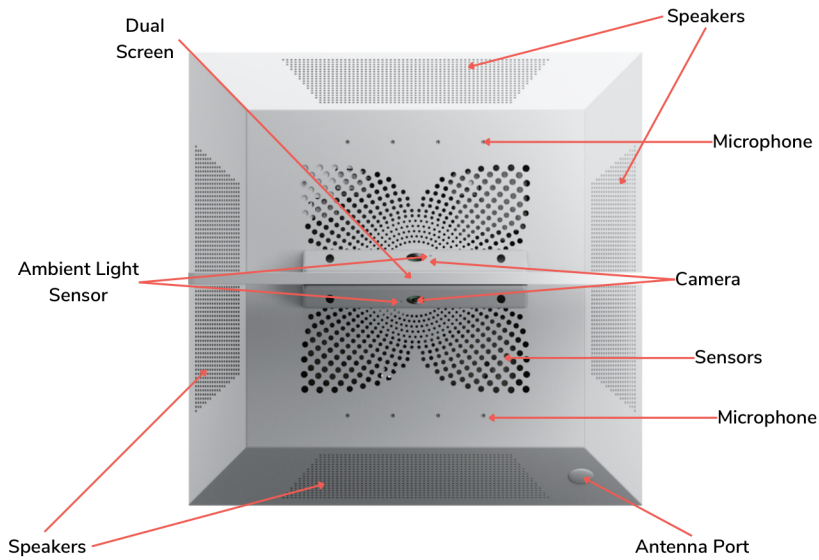

ODB

Our ODB model is an essential, reliable IP speaker, delivering two-way communication with the addition of a LED indicator for visual notifications. Recommended for areas with lower foot traffic or in need of basic communication, such as storage closets and utility rooms.

ODBSC

The ODBSC model goes a step further, integrating an AI camera for real-time visual monitoring and threat detection. Its advanced security capabilities make it an ideal choice for areas requiring robust surveillance, such as entrances or hallways.

ODBSCD

The ODBSCD is our flagship model, offering the highest level of security and communication. It incorporates all the features of the ODBSC, with the addition of a dual-sided display for relevant, dynamic content. This is best suited for high-traffic areas where public information dissemination is key, such as hallways, lobbies, or cafeterias.

IP SPEAKER
External Components

ODB (Base IP Speaker)

ODBS (Sensors)

IP SPEAKER

External Components

ODBSC (Sensors & Cameras)

ODBSCD (Sensors, Cameras & Displays)