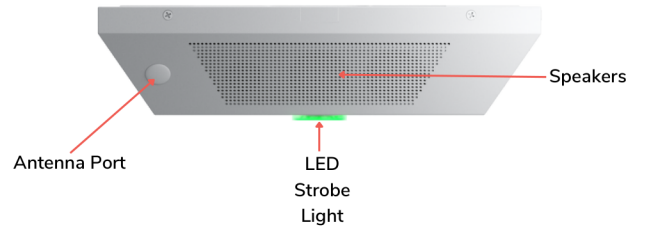

IP SPEAKER
External Components

ODB (Base IP Speaker)