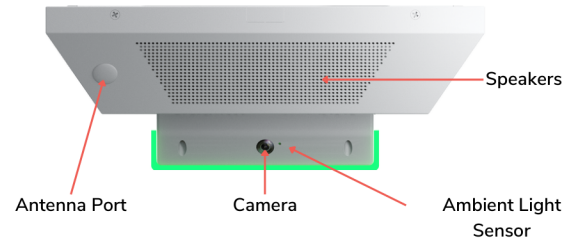

ODB

Our ODB model is an essential, reliable IP speaker, delivering two-way communication with the addition of a LED indicator for visual notifications. Recommended for areas with lower foot traffic or in need of basic communication, such as storage closets and utility rooms.

ODBSC

The ODBSC model goes a step further, integrating an AI camera for real-time visual monitoring and threat detection. Its advanced security capabilities make it an ideal choice for areas requiring robust surveillance, such as entrances or hallways.

ODBSCD

The ODBSCD is our flagship model, offering the highest level of security and communication. It incorporates all the features of the ODBSC, with the addition of a dual-sided display for relevant, dynamic content. This is best suited for high-traffic areas where public information dissemination is key, such as hallways, lobbies, or cafeterias.

IP SPEAKER
External Components

ODB (Base IP Speaker)

ODBS (Sensors)

IP SPEAKER

External Components

ODBSC (Sensors & Cameras)

ODBSCD (Sensors, Cameras & Displays)