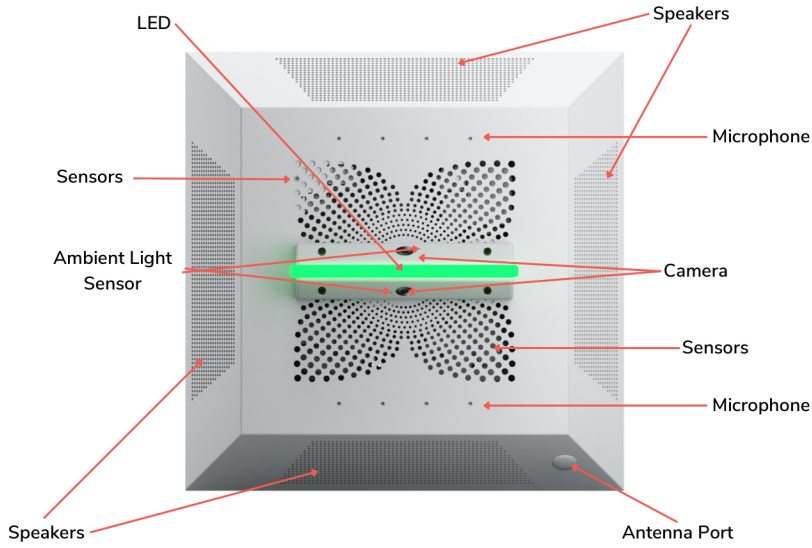

ODB

Our ODB model is an essential, reliable IP speaker, delivering two-way communication with the addition of a LED indicator for visual notifications. Recommended for areas with lower foot traffic or in need of basic communication, such as storage closets and utility rooms.

ODBSC

The ODBSC model goes a step further, integrating an AI camera for real-time visual monitoring and threat detection. Its advanced security capabilities make it an ideal choice for areas requiring robust surveillance, such as entrances or hallways.

ODBSCD

The ODBSCD is our flagship model, offering the highest level of security and communication. It incorporates all the features of the ODBSC, with the addition of a dual-sided display for relevant, dynamic content. This is best suited for high-traffic areas where public information dissemination is key, such as hallways, lobbies, or cafeterias.

IP SPEAKER
External Components

ODB (Base IP Speaker)

ODBS (Sensors)

IP SPEAKER

External Components

ODBSC (Sensors & Cameras)

ODBSCD (Sensors, Cameras & Displays)