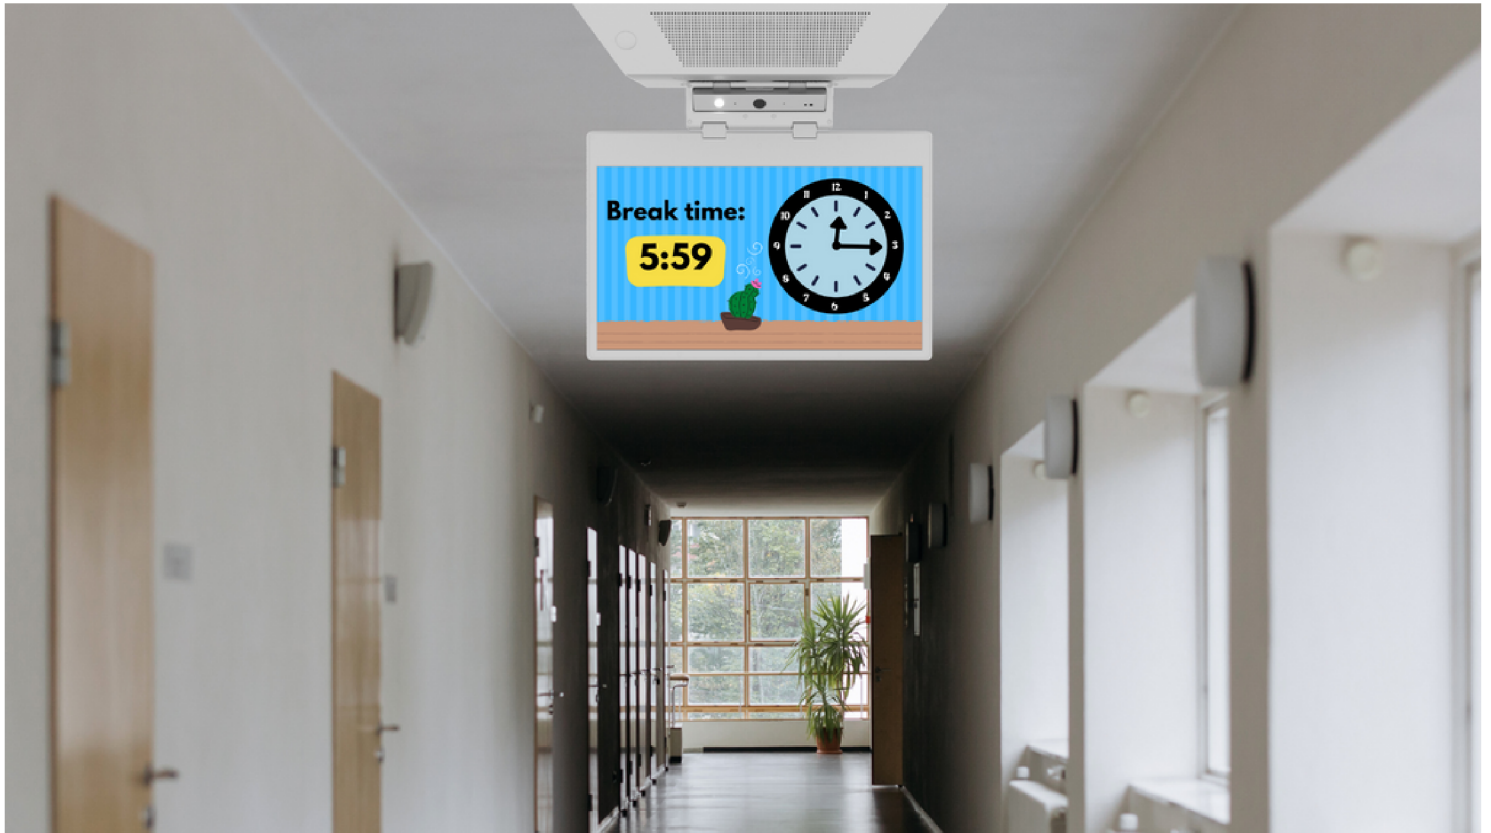

WORLD'S FIRST MODULAR IP SPEAKER

Omni Directional with Cameras, Sensors and Displays

Empowering Innovation for
Safer, Smarter Facilities

Experience crystal-clear audio and visuals

Quicklert's IP Speakers are a reliable solution for easy and effective communications across any building. Beyond their primary function, these speakers can be enhanced with additional modules, broadening their utility and safety features, such as an array of sensors, AI cameras, and a dual-sided display.

ODB

Our ODB model is an essential, reliable IP speaker, delivering two-way communication with the addition of a LED indicator for visual notifications. Recommended for areas with lower foot traffic or in need of basic communication, such as storage closets and utility rooms.

ODBSC

The ODBSC model goes a step further, integrating an AI camera for real-time visual monitoring and threat detection. Its advanced security capabilities make it an ideal choice for areas requiring robust surveillance, such as entrances or hallways.

ODBSCD

The ODBSCD is our flagship model, offering the highest level of security and communication. It incorporates all the features of the ODBSC, with the addition of a dual-sided display for relevant, dynamic content. This is best suited for high-traffic areas where public information dissemination is key, such as hallways, lobbies, or cafeterias.