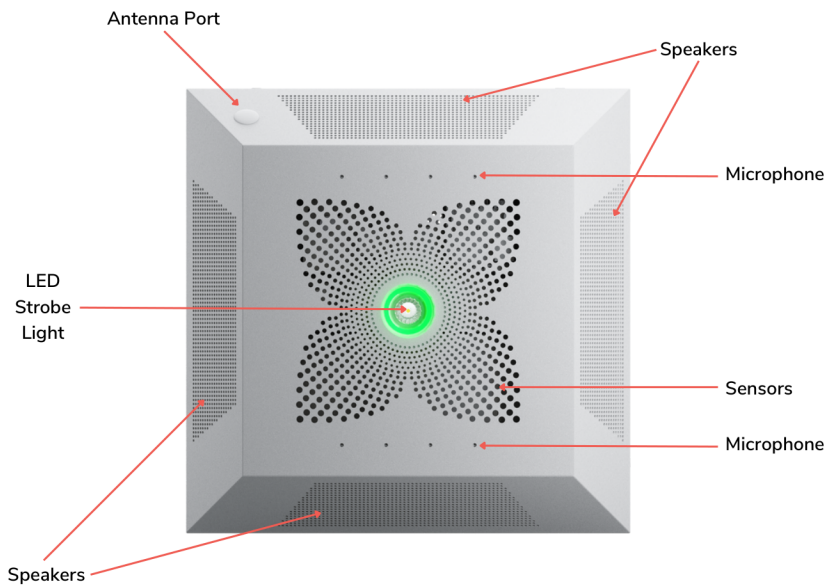

ODBS (Sensors)